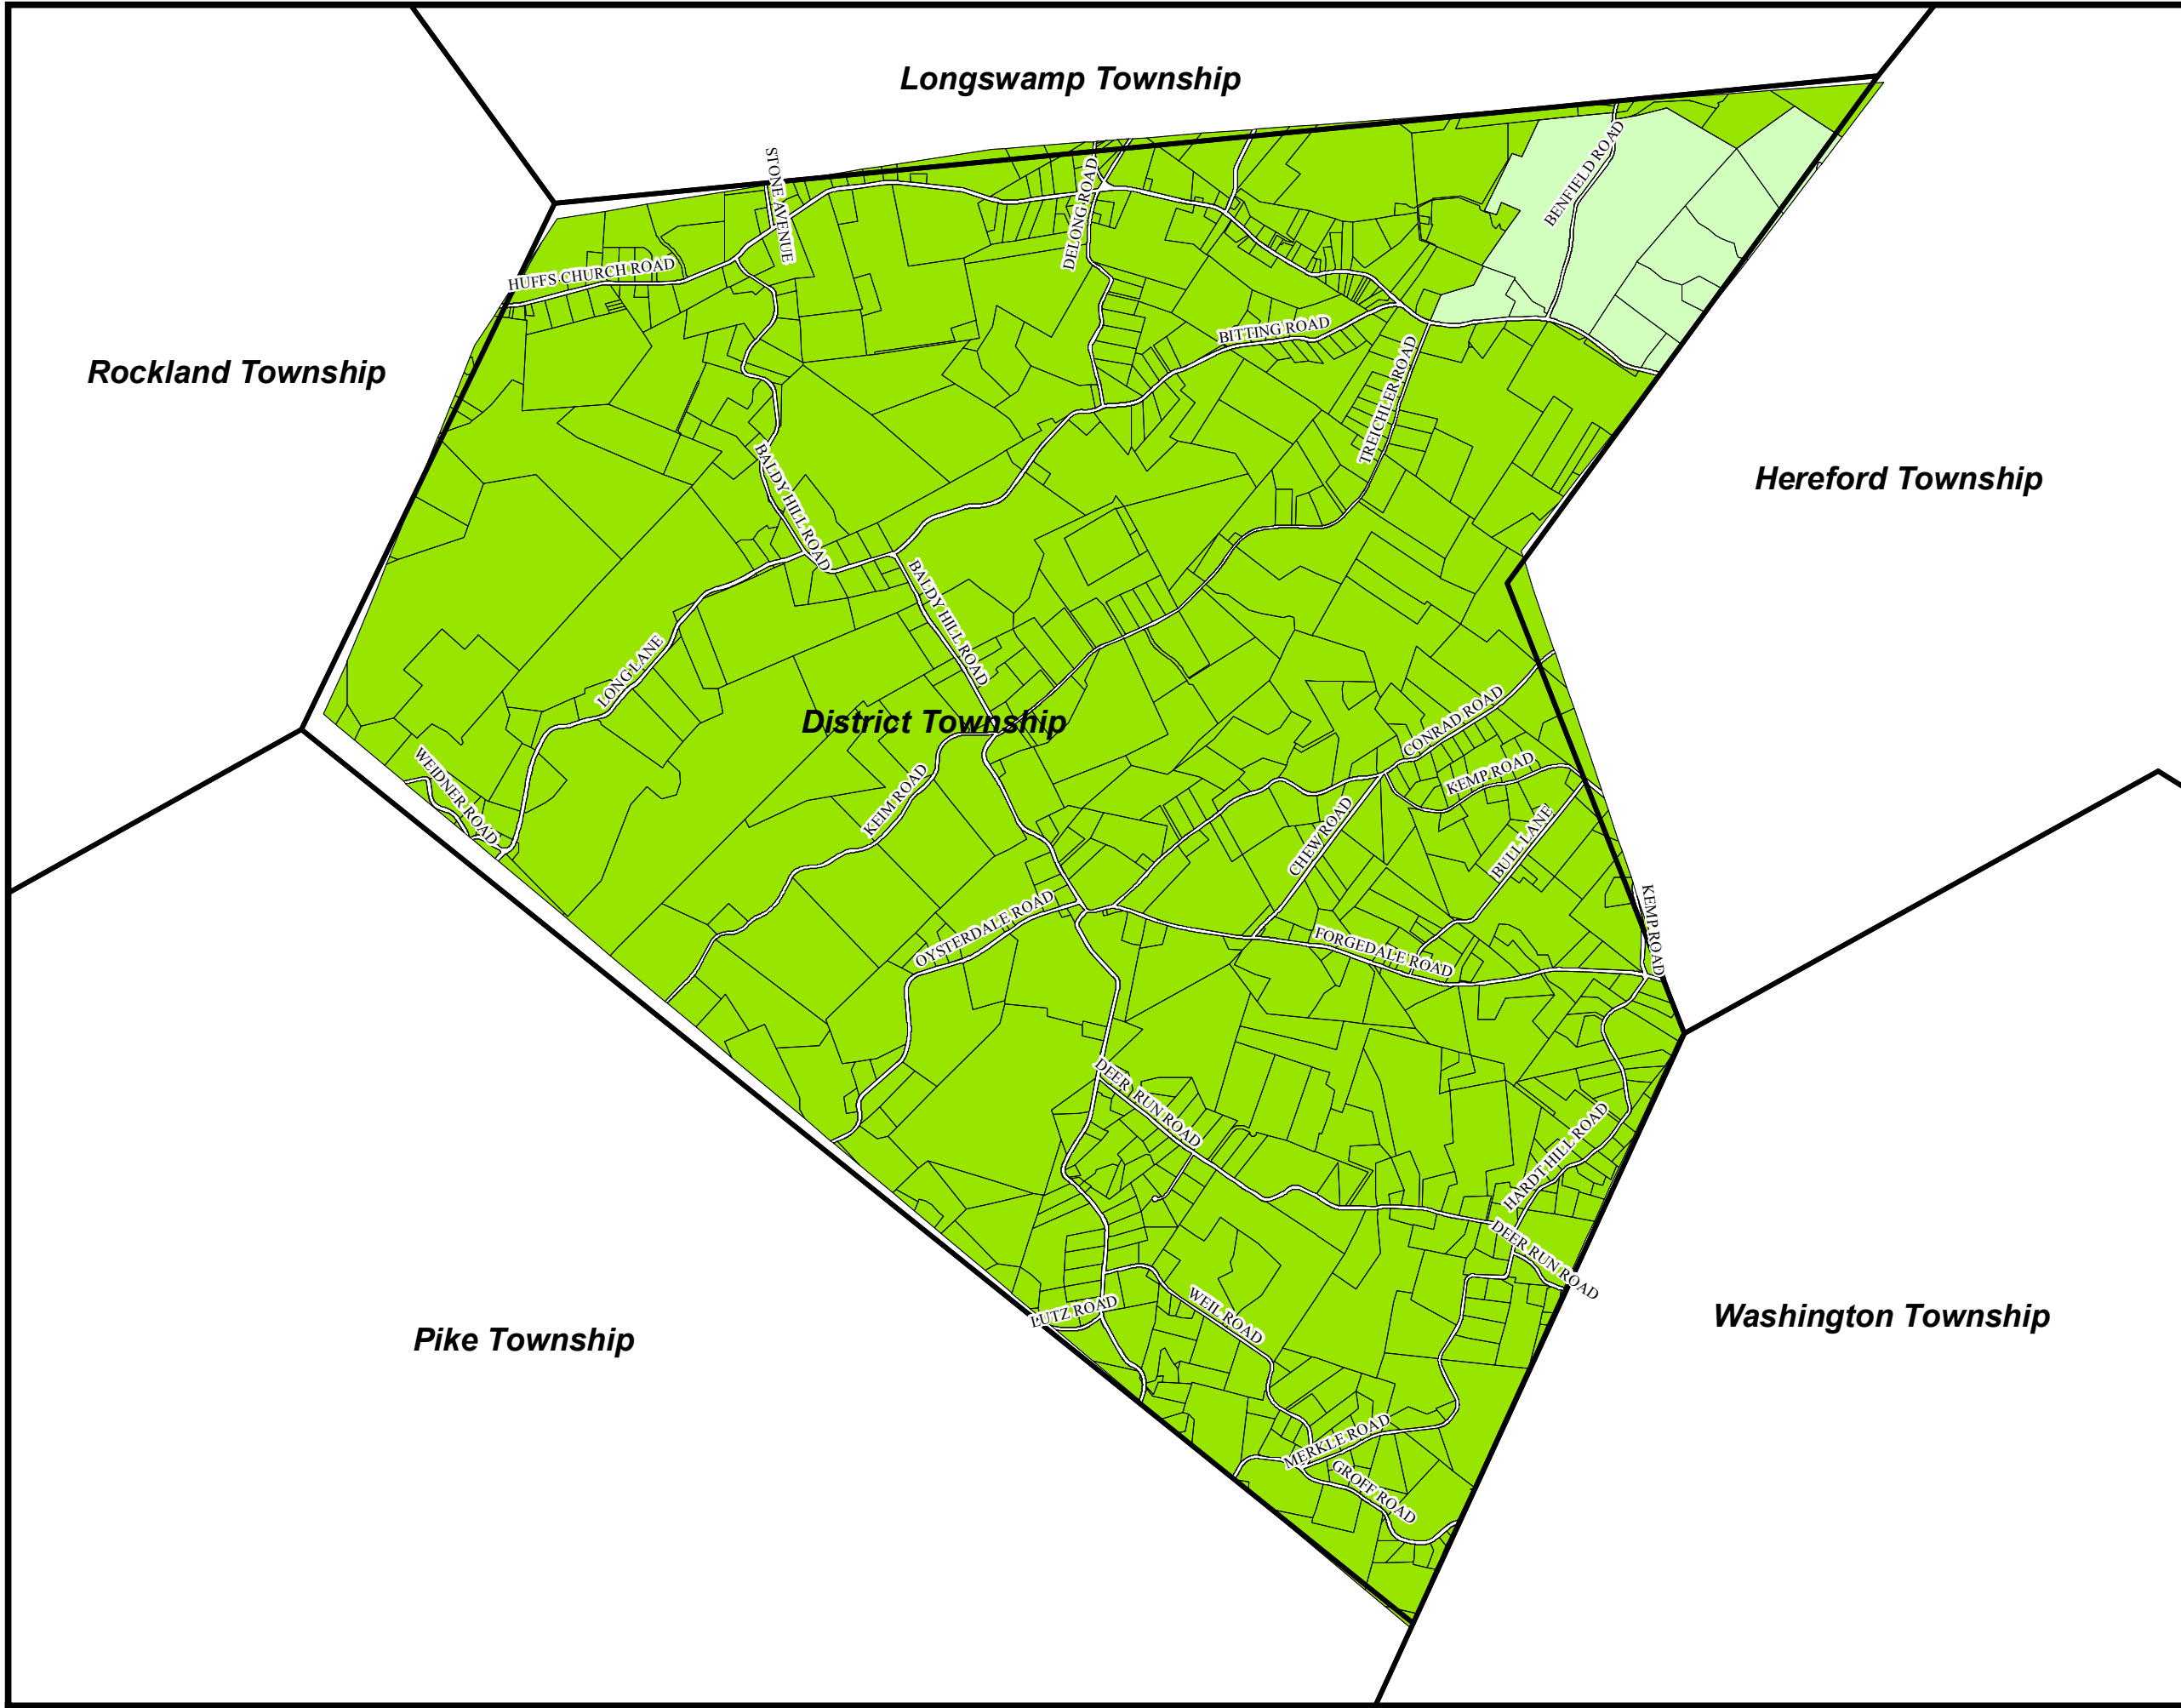

Zoning Map District Township Berks County, PA

Zoning Districts

- Agriculture (A-1)
- Conservation (C)

Parcel

Municipal Boundary

Hereford Township

Washington Township

Pike Township